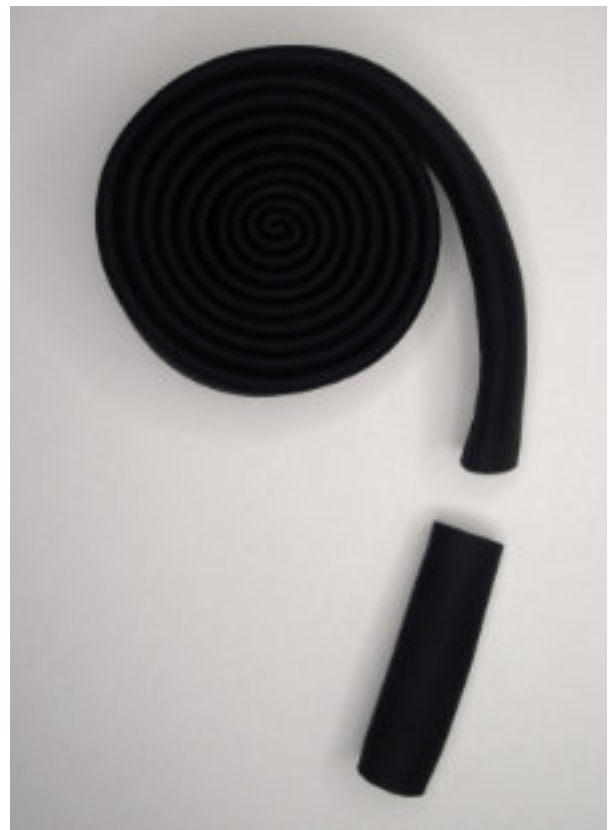

Tubular Neoprene Finger Stall

- Flat seamed for comfort
- Neoprene fabrication
- Purchased in a 132cm roll
- Measure and cut to any length
- Warm, protective & durable
- For delicate tissue and hypersensitive skin
- Black Colour

Tubular Finger Stalls are a part of our Ready to Fit range and can be purchased off the shelf.
Please contact us for custom sizes and a pricing guide

Product Codes & Sizing Guide

Size	Code	Measurement
S	9009	44mm circ.
M	9010	54mm circ.
L	9011	64mm circ.
XL	9012	74mm circ.

Tubular Finger Stalls are a part of our Ready to Fit range and can be purchased off the shelf.
Please contact us for custom sizes and a pricing guide